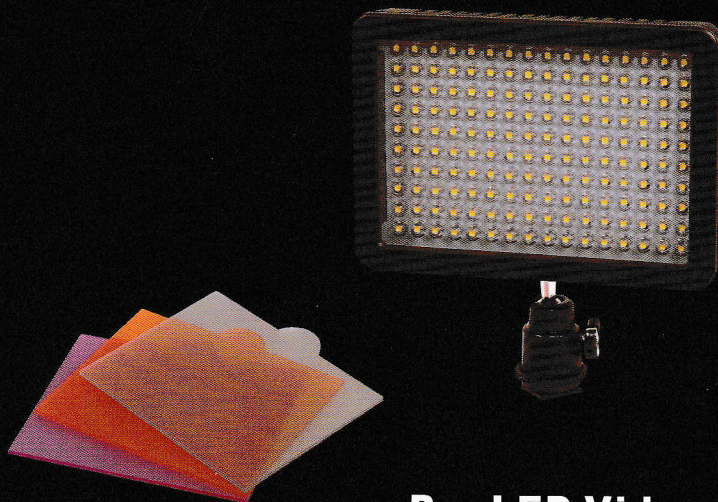

W160 LED VIDEO LIGHTING

160 LED Continuous Light Panel with
Camera Mount and Filters

Pro LED Video Light

W 160 LED VIDEO LIGHTING

The W160 LED Video Light will help you get well lit photos and video with more natural color. The continuous light source eliminates the red eye effect caused by your camera's flash. Also helps you to get sharper picture by providing a good source of illumination for camera's autofocus system. Multiple units of this ultra bright panel may combined to get excellent results in portrait type setting.

SPECIFICATION:

Model	W160
LED Quantity	160PCS
MAX Output	10.5W
Beam Angle	60°
LED longevity	50000hrs
Luminous Flux	1150W
Color Temperature	6000K/3200K
Color Rendering index(Ra)	≥85%

FEATURE:

1. Higher brightness by adopting 160 pcs extra-large luminous chips LED beads & efficient reflector design.
2. More accurate, reliable dimming by adopting coded digital dimming, no light shaking etc undesirable effects
3. Achieving 93% light efficiency, more uniform spot, longer service life, by adopting the professional LED driving chip.
4. The camera & Light Stand both easily mount the LED video light.
5. Different color temperature filters and dual color temperature individual adjustable, both can completely suitable the different requirement under various environments.
6. Color Rendering index(Ra) ≥85%, support you getting vivid photos.