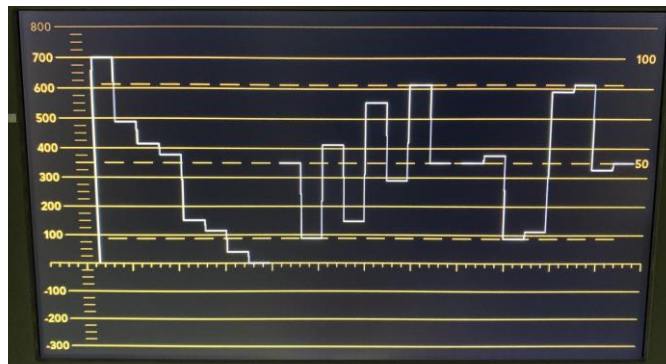

Artifacts – out SDI/HDMI

Artifacts – live Web

720/50p

1080/50p

2160/50p

Location of artifacts based on format – live Web

1080/50p & 2160/50p – out SDI/HDMI

1080/50p & 2160/50p – YUV parade

Artifacts 720/50p – out SDI

Artifacts 720/50p – Waveform

Artifacts 720/50p – Vectorscope

Artifacts 720/50p – YUV parade

Artifacts – out SDI/HDMI

Artifacts – histogramme

Artifacts – vectorscope

OSD – out SDI/HDMI