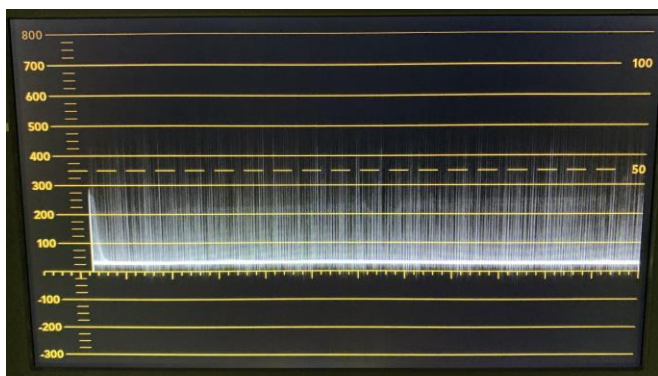

Artifacts – out SDI/HDMI

Artifacts – live Web

720/50p

1080/50p

2160/50p

Location of artifacts based on format – live Web

1080/50p & 2160/50p – out SDI/HDMI

1080/50p & 2160/50p – YUV parade

Artifacts 720/50p – out SDI

Artifacts 720/50p – Waveform

Artifacts 720/50p – Vectorscope

Artifacts 720/50p – YUV parade

Artifacts – out SDI/HDMI

Artifacts – histogramme

Artifacts – vectorscope

OSD – out SDI/HDMI

OSD – out SDI/HDMI - histogramme

OSD 720/50p – out SDI/HDMI