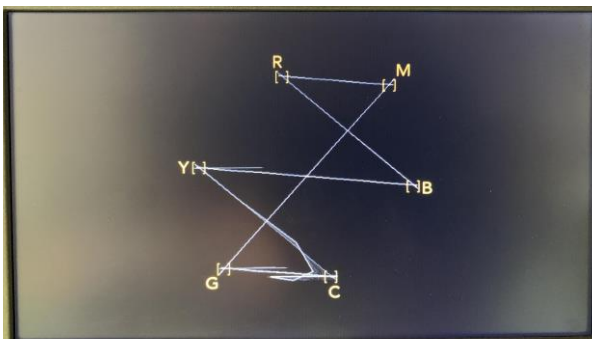

Artifacts – out SDI/HDMI

Artifacts – live Web

720/50p

1080/50p

2160/50p

Location of artifacts based on format – live Web

1080/50p & 2160/50p – out SDI/HDMI

1080/50p & 2160/50p – YUV parade

Artifacts 720/50p – out SDI

Artifacts 720/50p – Waveform

Artifacts 720/50p – Vectorscope

Artifacts 720/50p – YUV parade

Artifacts – out SDI/HDMI

Artifacts – histogramme

Artifacts – vectorscope

OSD – out SDI/HDMI