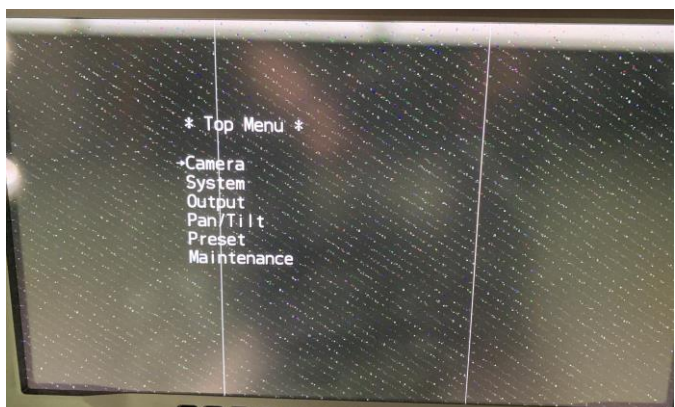

Artifacts 720/50p – out SDI

Artifacts 720/50p – Waveform

Artifacts 720/50p – Vectorscope

Artifacts 720/50p – YUV parade

Artifacts – out SDI/HDMI

Artifacts – histogramme

Artifacts – vectorscope

OSD – out SDI/HDMI