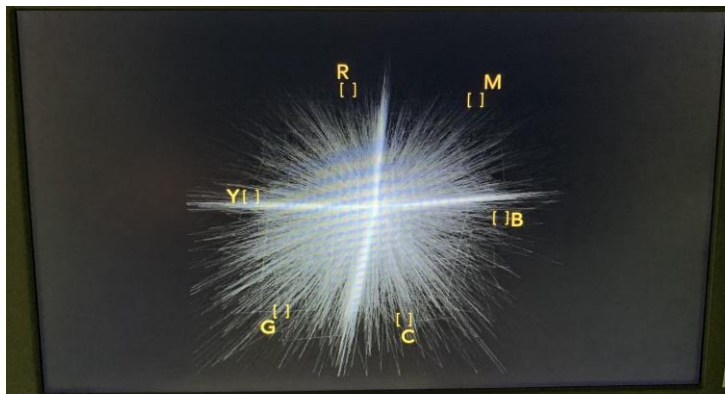

Artifacts – out SDI/HDMI

Artifacts – live Web

720/50p

1080/50p

2160/50p

Location of artifacts based on format – live Web

1080/50p & 2160/50p – out SDI/HDMI

1080/50p & 2160/50p – YUV parade

Artifacts 720/50p – out SDI

Artifacts 720/50p – Waveform

Artifacts 720/50p – Vectorscope

Artifacts 720/50p – YUV parade

Artifacts – out SDI/HDMI

Artifacts – histogramme

Artifacts – vectorscope

OSD – out SDI/HDMI