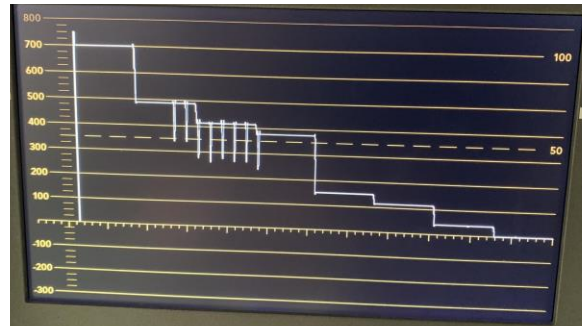

Artifacts – out SDI/HDMI

Artifacts – live Web

720/50p

1080/50p

2160/50p

Location of artifacts based on format – live Web

1080/50p & 2160/50p – out SDI/HDMI

1080/50p & 2160/50p – YUV parade

Artifacts 720/50p – out SDI

Artifacts 720/50p – Waveform

Artifacts 720/50p – Vectorscope

Artifacts 720/50p – YUV parade

Artifacts – out SDI/HDMI

Artifacts – histogramme

Artifacts – vectorscope

OSD – out SDI/HDMI